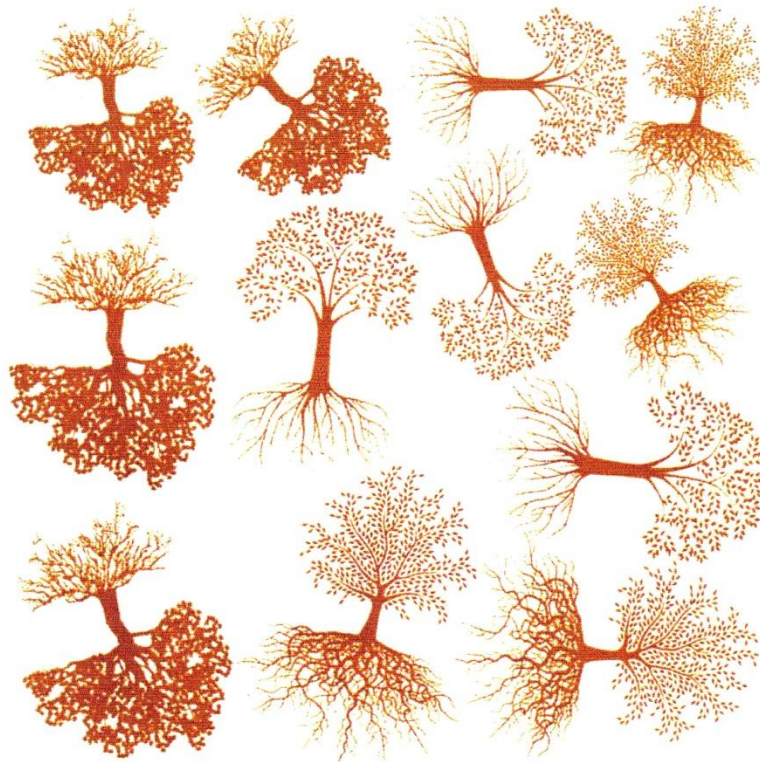

Recycled Glass Tree of Life Ornament/Sun Catcher Assortment

- Trees approximately 1 ½ " x 1" or 1" x ¾"
- On Blue , Clear, or Green glass
- Gold, White, or Black trees
- Special Order

Wine Bottle Art

info@winebottleartmd.com